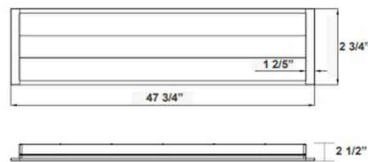

Adjustable Stack Troffer

A.

23 3/4"(L) x 23 3/4"(W) x 2 1/2"(H)

B.

47 3/4"(L) x 23 3/4"(W) x 2 1/2"(H)

C.

12 3/4" x 47 3/4" x 2 1/2"

Wattage

Cold-Rolled Steel
White Finish
2.6 Thickness

Color Temperatures

Features

Catalog No.	Fig.
LTRS-2X2-MCTP	A.
LTRS-2X4-MCTP	B.
LTRS-1X4-MCTP	C.