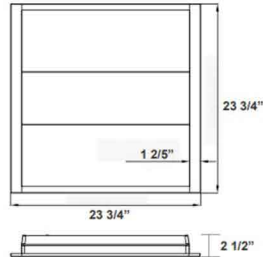

Adjustable Stack Troffer

A.

23 3/4"(L) x 23 3/4"(W) x 2 1/2"(H)

B.

47 3/4"(L) x 23 3/4"(W) x 2 1/2"(H)

C.

12 3/4" x 47 3/4" x 2 1/2"

Wattage

Cold-Rolled Steel
White Finish
2.6 Thickness

Color Temperatures

Features

Catalog No.	Fig.
LTRS-2X2-MCTP	A.
LTRS-2X4-MCTP	B.
LTRS-1X4-MCTP	C.