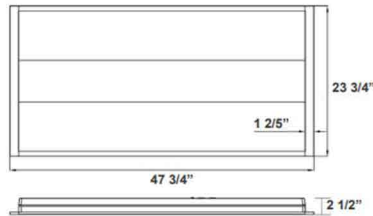

Adjustable Stack Troffer

A.

23 3/4"(L) x 23 3/4"(W) x 2 1/2"(H)

B.

47 3/4"(L) x 23 3/4"(W) x 2 1/2"(H)

C.

12 3/4" x 47 3/4" x 2 1/2"

Wattage

Cold-Rolled Steel
White Finish
2.6 Thickness

Color Temperatures

Features

Catalog No.	Fig.
LTRS-2X2-MCTP	A.
LTRS-2X4-MCTP	B.
LTRS-1X4-MCTP	C.